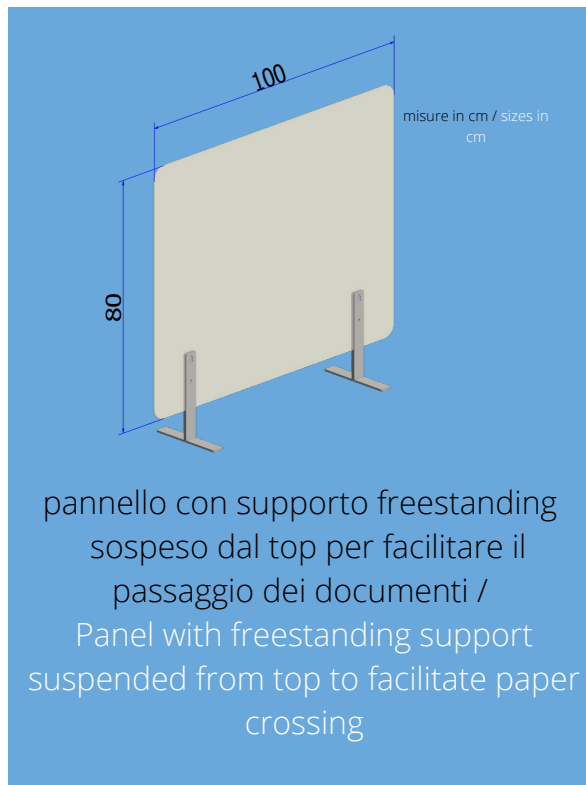

ZEN

SOUND SHAPER

PROTECT