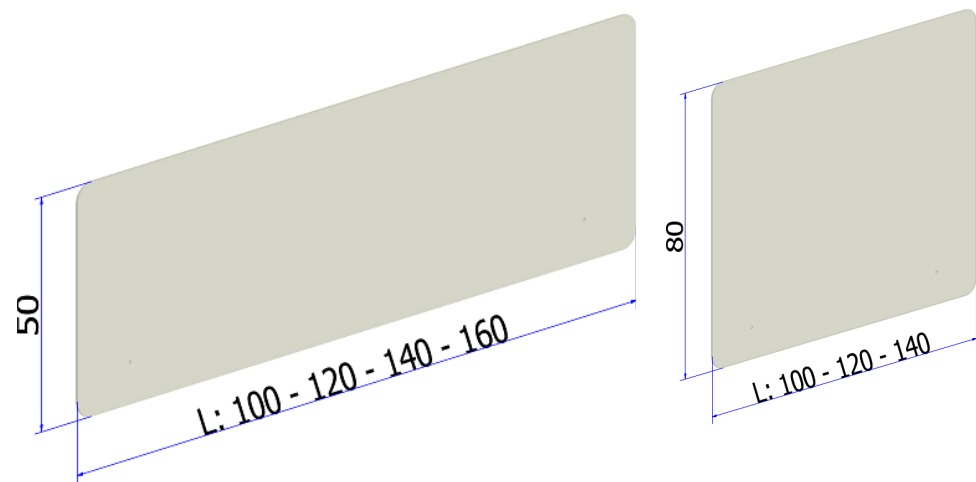

PMMA can be cleaned with any kind of alcohol based cleaning products.

ZEN

 SOUND SHAPER

PROTECT

dimensioni pannelli in cm / panel sizes in cm

supporti disponibili / available supports

SCRIVI A : INFO@STEELBOX.IT PER ORDINARE
TO ORDER: EXPORT@STEELBOX.IT