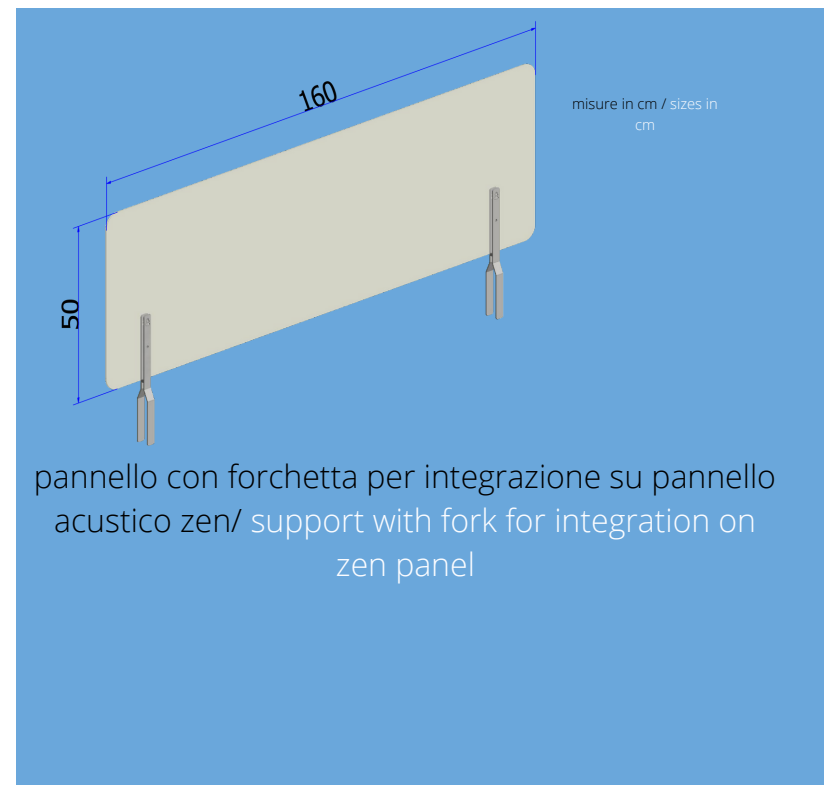

PMMA can be cleaned with any kind of alcohol based cleaning products.

ZEN

 SOUND SHAPER

PROTECT

dimensioni pannelli in cm / panel sizes in cm

supporti disponibili / available supports

SCRIVI A : INFO@STEELBOX.IT PER ORDINARE
TO ORDER: EXPORT@STEELBOX.IT