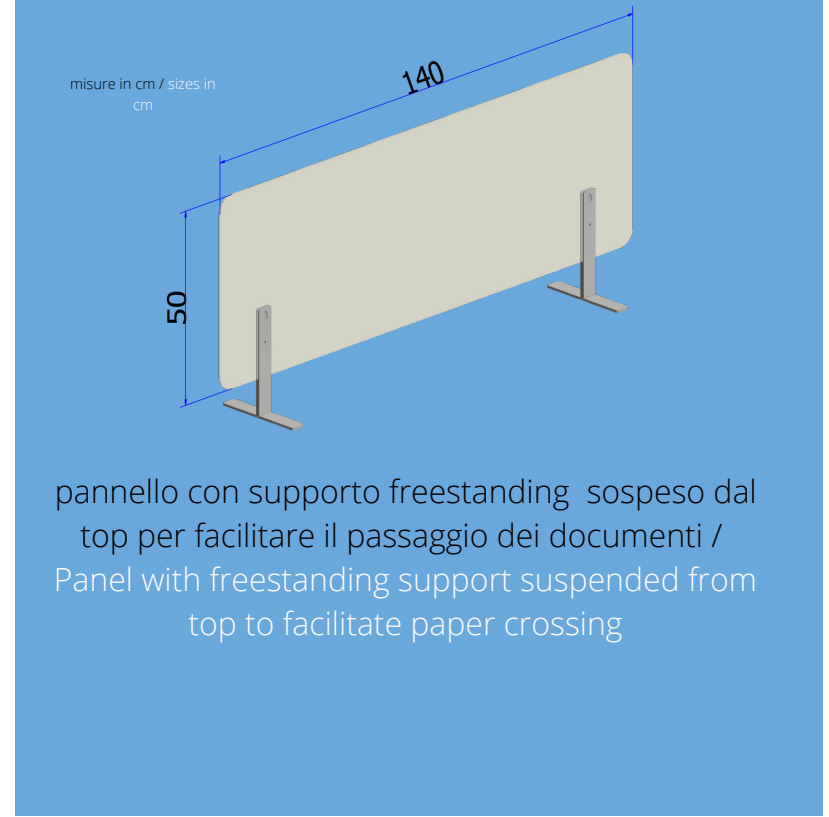

ZEN

SOUND SHAPER

PROTECT