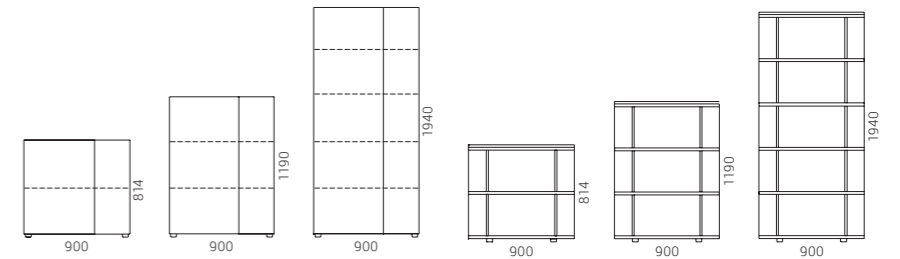

Wide range

PLANA tables come with an option of fixed or separate pedestals and many other different storage solutions, such as wardrobes or open shelf units. Modesty panels can be added for a higher sense of privacy, while a table extension can create a space to have meetings right at your desk.