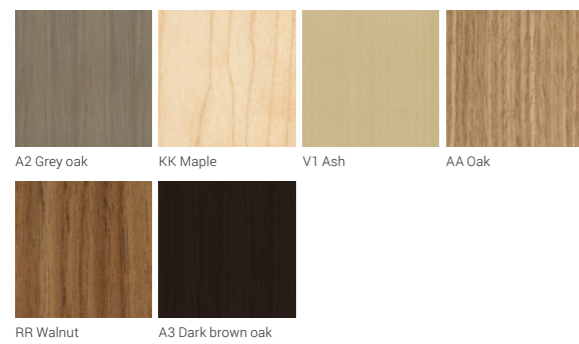

# MATERIALS

SURFACE  
MATERIALS  
> 322

UPHOLSTERY  
MATERIALS  
> 323

**SURFACE MATERIALS**

Melamine

HPL

322

Veneer

Plexiglas®

**SURFACE MATERIALS**

**UPHOLSTERY MATERIALS**

Synergy

95% Virgin Wool, 5% Polyamide

HPL Fenix

Velito | Velito Presto

88% Wool, 12% Polyamide