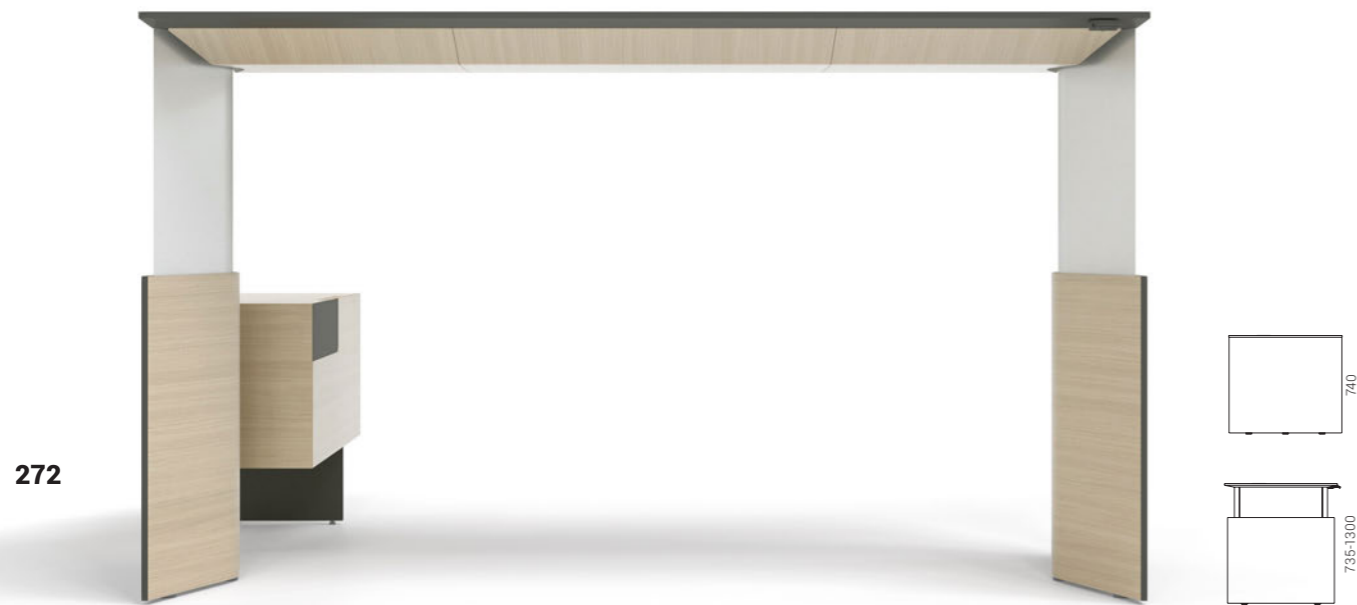

## Declutter your workplace

The hidden wires can be accessed by opening an elegant minimalist lid. Wires and cables are routed through a subtle triangular-shaped hole with an original cover in a colour that matches that of the desktop or natural wood. MOVE desk also has an in-built best-in-class Qi wireless charger (15W) for your smart devices.