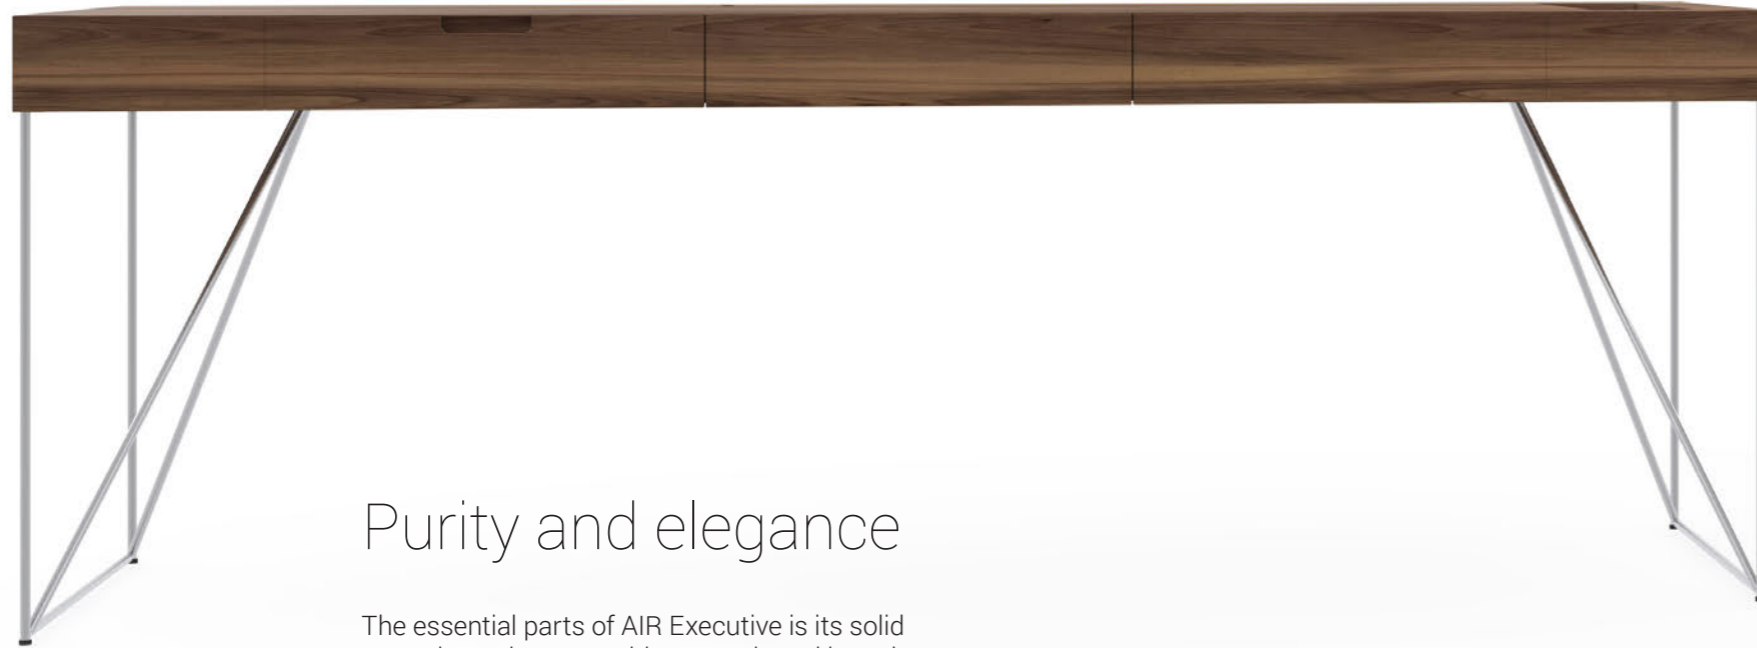

Design by Gediminas Juška

DESKS

> 48

CONFERENCE &
MEETING TABLES

> 66

Two thicknesses

The tables are available in two different desktop thicknesses. The solid 120mm desktop gives the table an air of sophistication and will become the focal point of any office. The 25mm desktop is a universal choice for minimalistic offices, its pleasingly simple design will accentuate the unique structure of the legs.

286

Purity and elegance

The essential parts of AIR Executive is its solid natural wood veneer table top and steel legs that ensure not only the elegant feel of the table, but also its stability. The integrated drawers are lined with high quality natural leather.