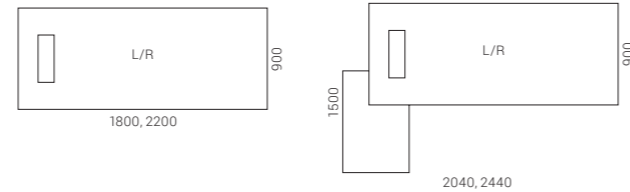

282

The Italian design of the tables is based on the harmony of straight and curved lines. The elegant three-part curved steel legs are crafted using advanced technology and are the ultimate distinctive feature of the system.