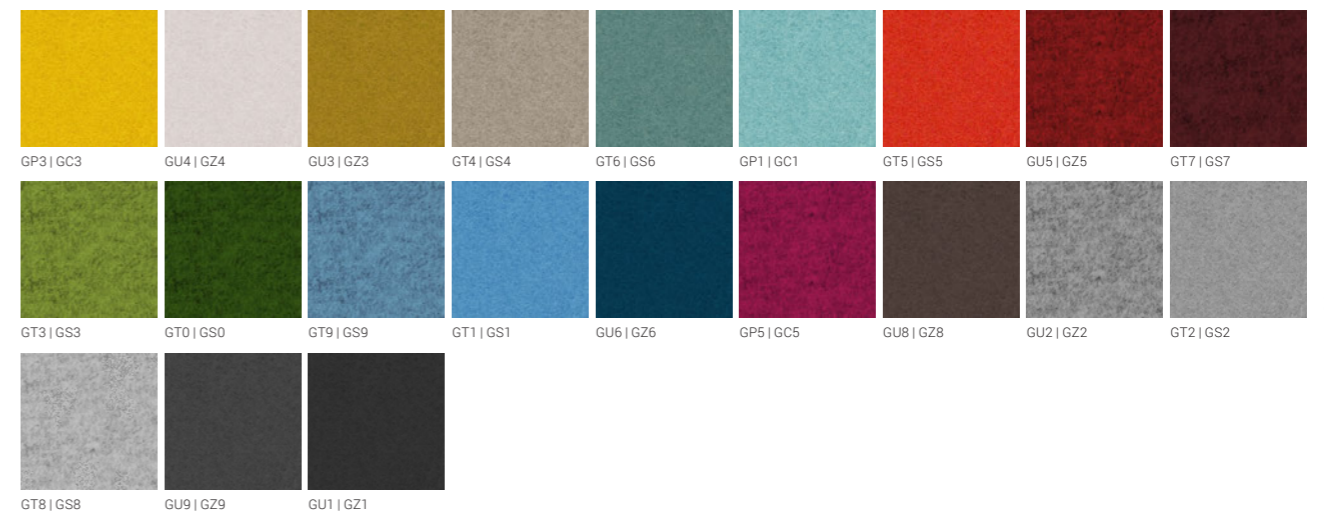

Plexiglas®

**SURFACE MATERIALS**

**UPHOLSTERY MATERIALS**

Synergy

95% Virgin Wool, 5% Polyamide

HPL Fenix

Velito | Velito Presto

88% Wool, 12% Polyamide