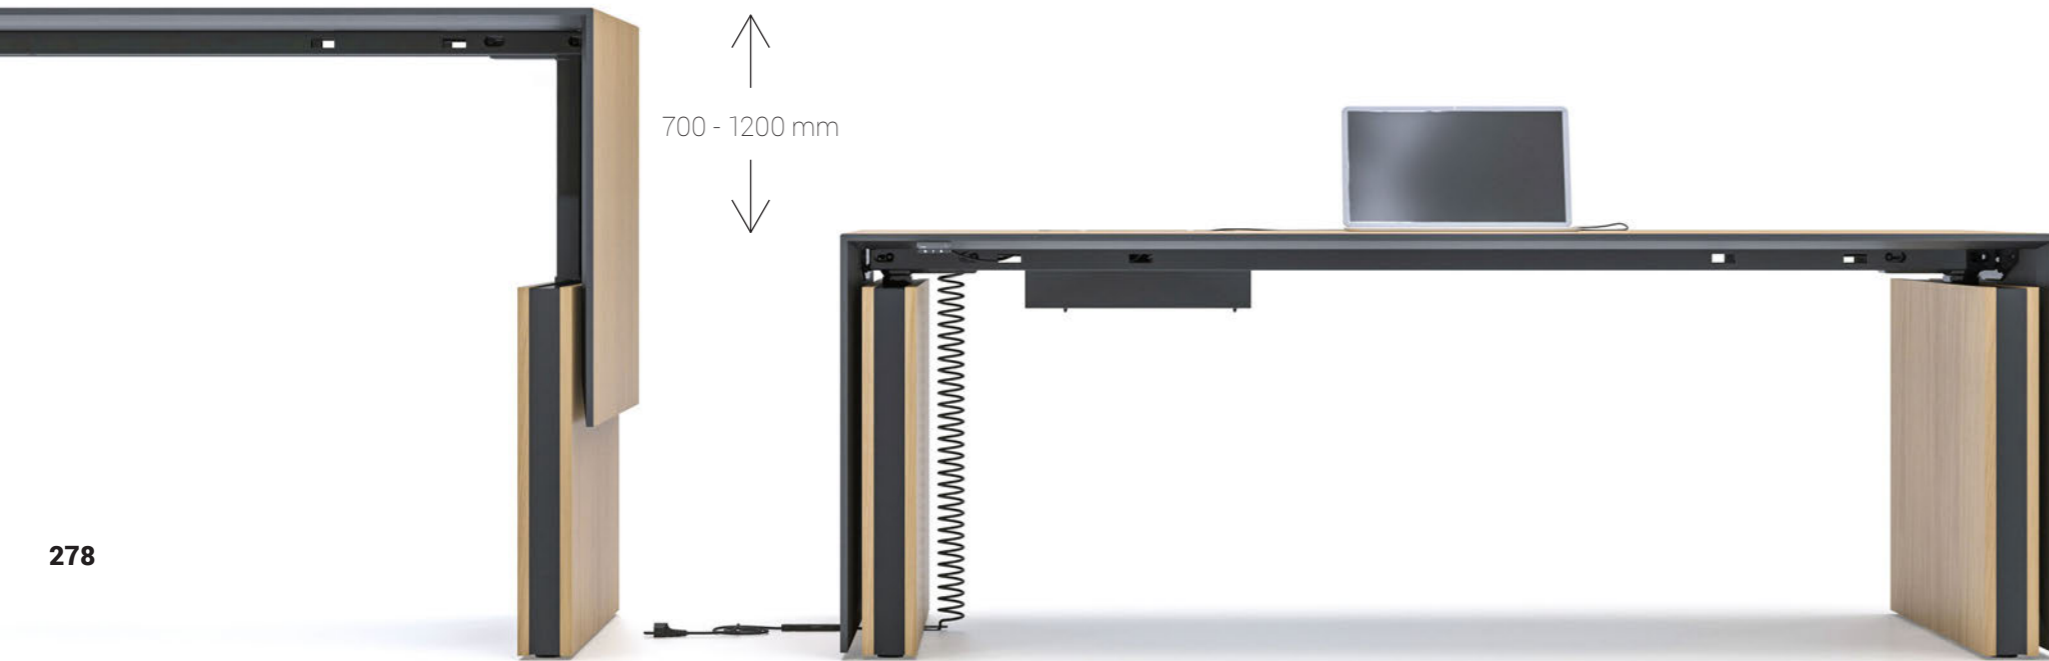

## Your best MOVE!

It combines the best in ergonomics and cutting-edge technology and is designed for modern active leaders. The desk's height can be adjusted between 735 mm and 1300 mm, this allows you to stay on the move and be active even at your desk.

# MOTION Executive

SIT-STAND  
DESKS

> 22

Modern desk for  
an active leader

MOTION Executive is a system of electric height adjustable desks, designed for a workplace of a dynamic leader. This desk is a combination of modern elegance and thoughtful functionality.

276

Modern sophistication

Panel legs hide the space under the desk giving more visual privacy. The feeling of elegance and sophistication is strengthened by the huge size of the top, which is designed for comfortable work. MOTION Executive can have even 36 colour combinations and allows you to create a desk which will suit your interior and personality best.

## Easy to use

You can adjust the height of the desk by simply pressing the button or with a remote control application on your smart device. You can save the most comfortable positions and get a reminder to change your body position: to stand up or sit down.