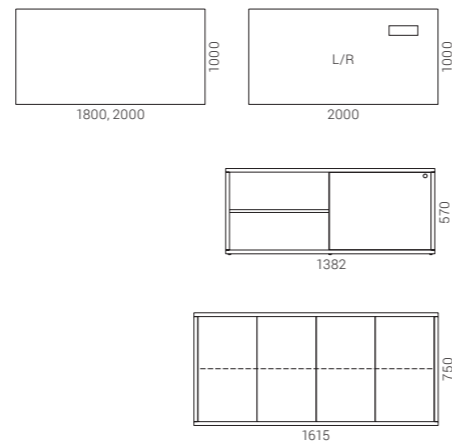

The Executive desks are available with two types of legs: regular U-shaped legs are a universal design solution that fits in any office while O-shaped legs are for those who want to add a modern touch to their space.