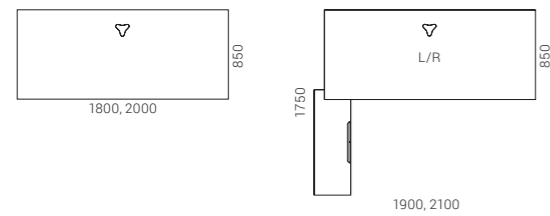

EXECUTIVE FURNITURE

Minimalism is the new luxury

Clean, elegant lines, smooth transitions and subtle combinations of materials are guaranteed to make a strong visual impact in any office. HPL Fenix finish, natural oak, ash or walnut veneer and polished stainless steel surfaces form a harmonious whole and create a sense of subtle luxury.