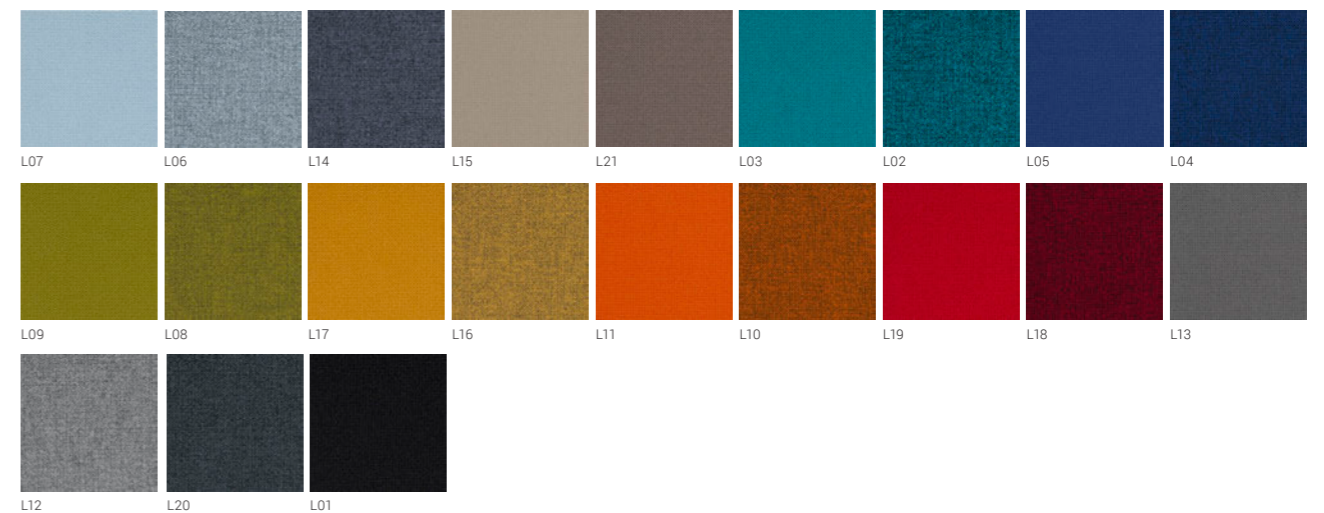

Solid wood

Step | Step Melange

100% Trevira CS®
Flame Retardant Polyester