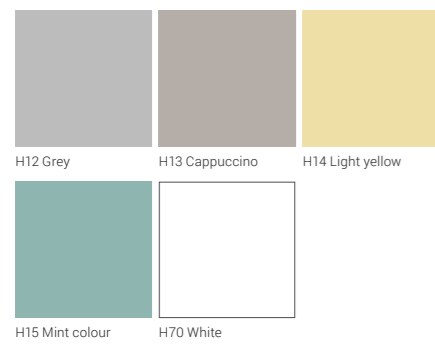

# MATERIALS

SURFACE  
MATERIALS  
> 322

UPHOLSTERY  
MATERIALS  
> 323

**SURFACE MATERIALS**

Melamine

HPL

322

Veneer

Plexiglas®

**SURFACE MATERIALS**

**UPHOLSTERY MATERIALS**

Synergy

95% Virgin Wool, 5% Polyamide

HPL Fenix

Velito | Velito Presto

88% Wool, 12% Polyamide