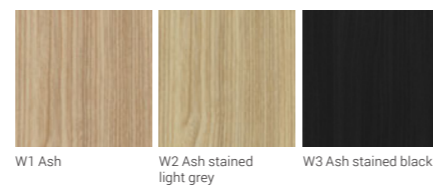

SURFACE MATERIALS

Melamine

HPL

322

Veneer

Plexiglas®

SURFACE MATERIALS

UPHOLSTERY MATERIALS

Synergy

95% Virgin Wool, 5% Polyamide

HPL Fenix

Velito | Velito Presto

88% Wool, 12% Polyamide

323

Solid wood

Step | Step Melange

100% Trevira CS®
Flame Retardant Polyester

UPHOLSTERY MATERIALS

Metal