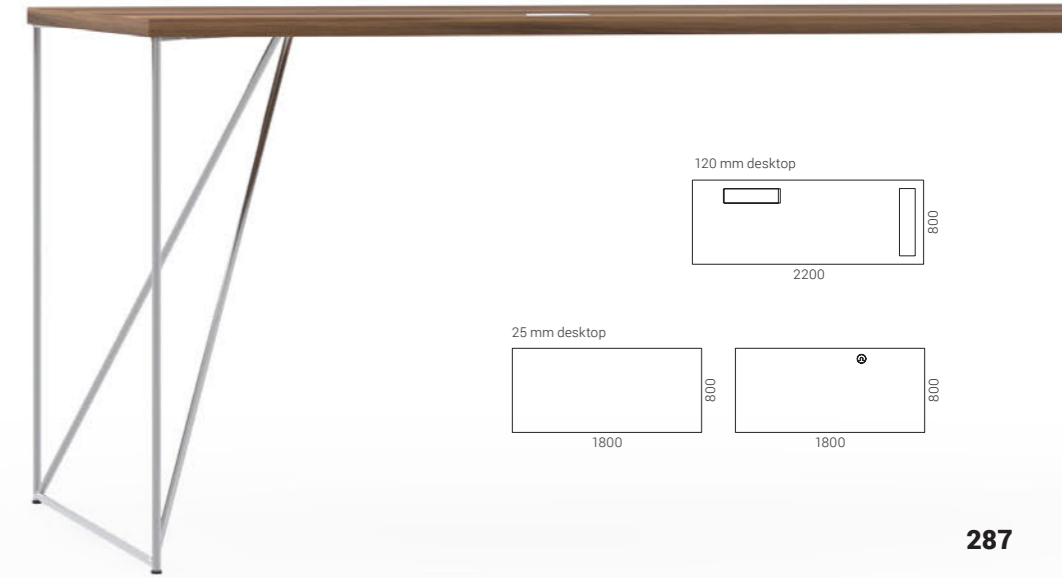

287

Hidden wiring

Steel table legs are designed in a way that hides all the cable wiring and allows you to keep all the unnecessary items out of your main workspace.