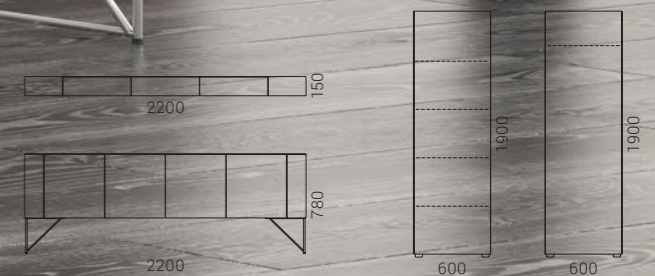

EXECUTIVE
FURNITURE