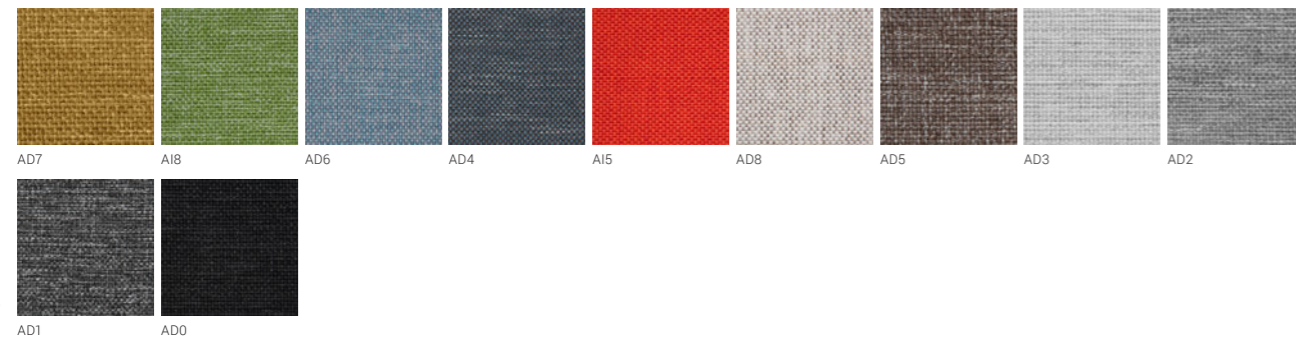

Berta

100% Polyester