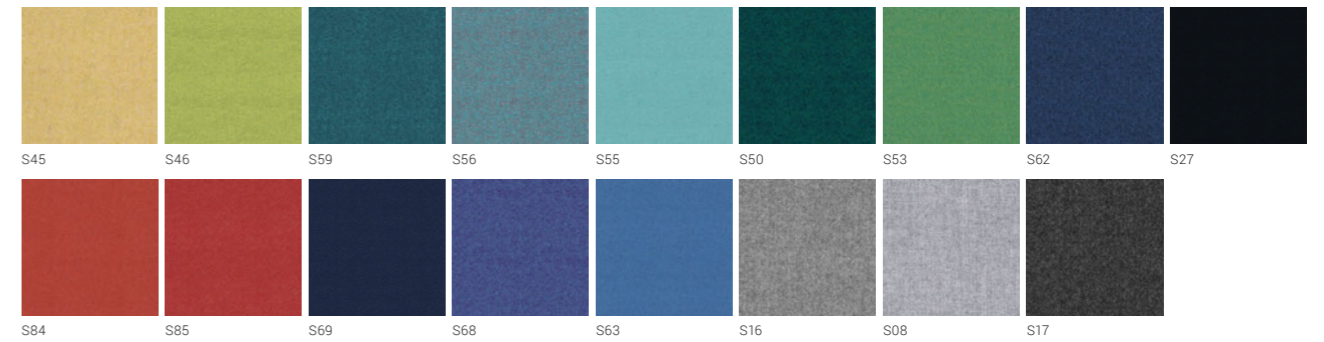

Plexiglas®

**SURFACE MATERIALS**

**UPHOLSTERY MATERIALS**

Synergy

95% Virgin Wool, 5% Polyamide

HPL Fenix

Velito | Velito Presto

88% Wool, 12% Polyamide