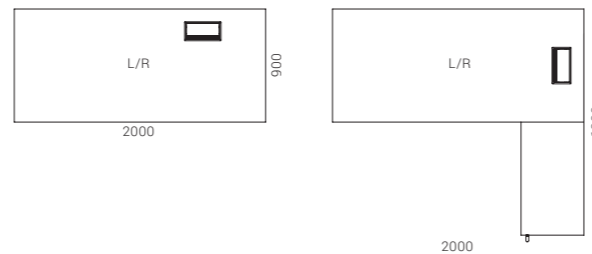

Reveal your style and individuality

According to your needs, you can choose from two MOTION Executive models: Executive desk made of veneer is designed for those who appreciate naturalness. The top has a subtly chamfered edge, while side panel wraps the desk and makes it look more united and modern. MOTION Executive desk with melamine finish does not have a side panel and looks more simple and modest.