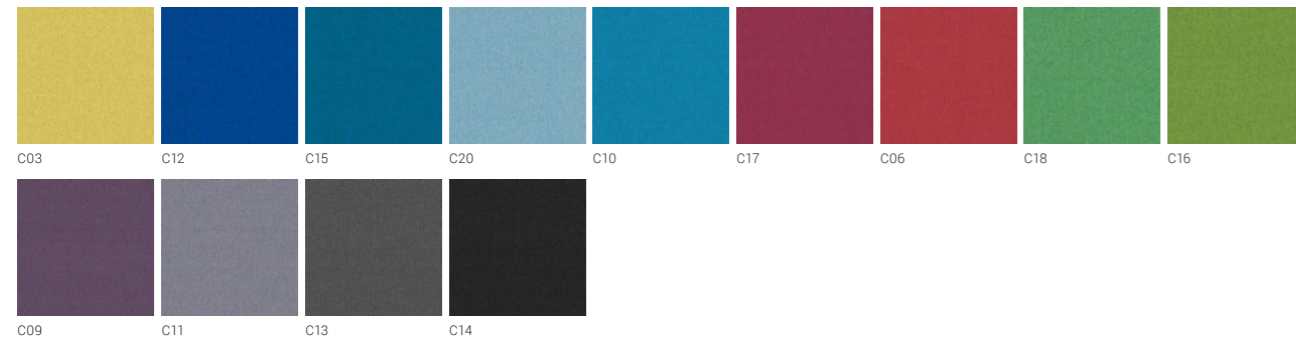

UPHOLSTERY MATERIALS

Era

100% Polyester