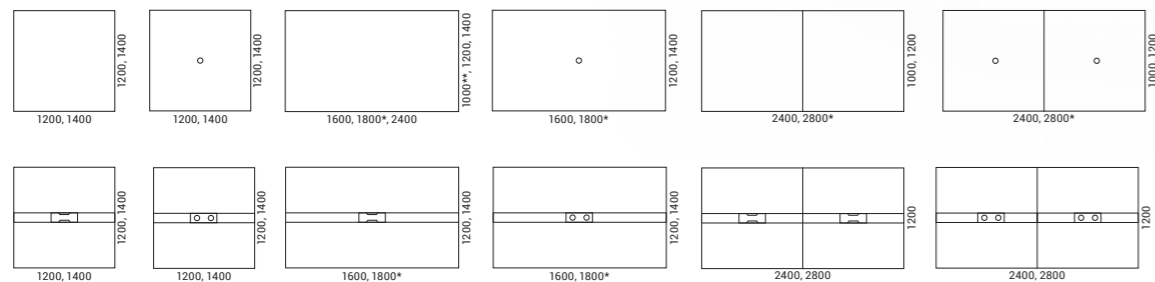

The meeting table has an ash tree veneer insert which is a well-thought out cable management solution for a meeting space.

reddot award 2019
winner

56

57

* - only 1200
** - only 2400

* - only 1200

CONFERENCE
& MEETING
TABLES