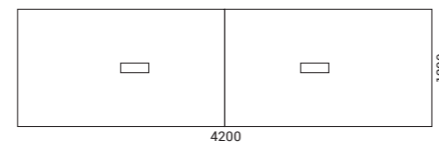

Design by Roberto Lucci & Paolo Pampanoni

Exclusive meeting tables

The Italian design of the tables is based on the harmony of straight and curved lines.

Quality is in the details

The rectangular tables come with soft closing grommet, beautifully framed in metal and concealing the box for wire management. This functional detail becomes invaluable in long meetings.

60

61

The elegant three-part curved steel legs are crafted using difficult technology and are the ultimate distinctive feature of the system. The solid thick tabletop increases the sturdiness and the visual impact of the tables.