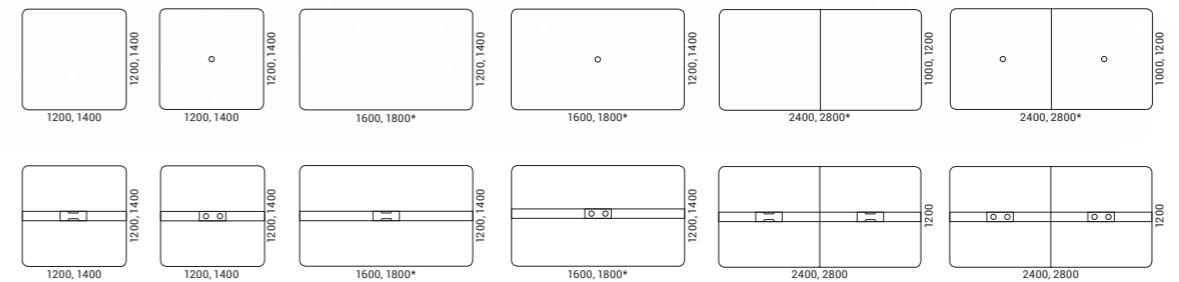

* - only 1200