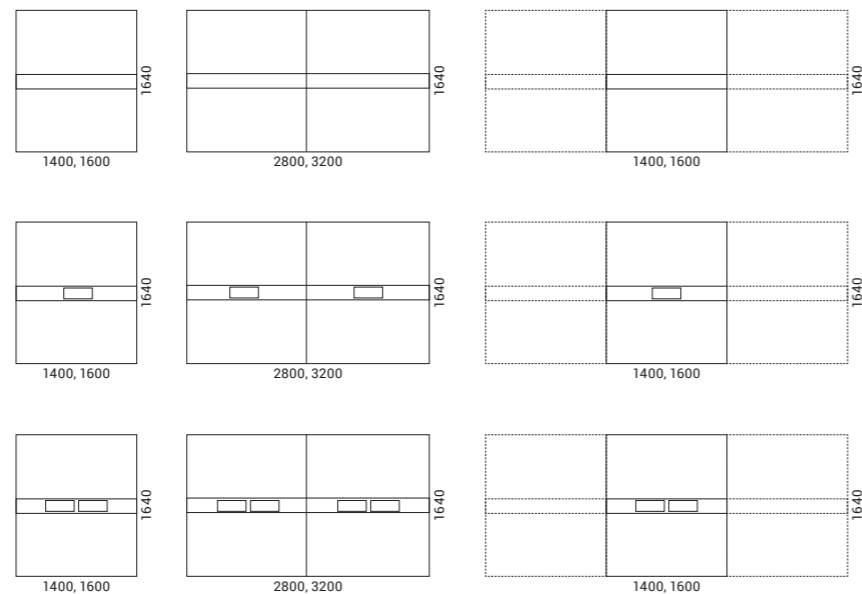

CONFERENCE
& MEETING
TABLES

A universal choice

Intelligently designed solutions allow you to create aesthetically pleasing and well-organized meeting areas.

64

Special desk inserts are functional and playful elements which can be of a different colour than the desktop and can efficiently conceal internet and power boxes. In addition, each cable under the table passes through horizontal and vertical cable ducts.