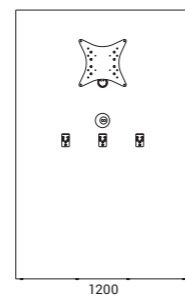

MEDIA

A smart solution
for meeting areas

It gives you an easy way to show presentations and to participate in video conferences and meetings. The conference wall can be attached to various types of meeting tables or high tables. You can also choose MEDIA wall with a power socket and with a cable port for wire management.

74

1932