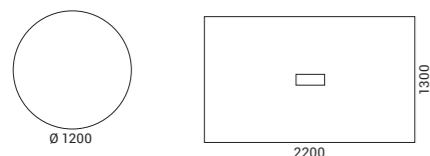

The central cover can be removed to reveal a channel that holds accessories and closed for a neat and tidy conference table.

AIR