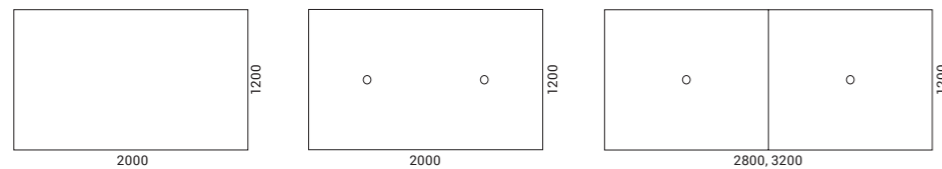

JAZZ meeting tables are ideal for various kinds of meetings as they are available both as height adjustable and fixed height tables.

68

The design of the height adjustable JAZZ meeting table is unique in that the base of the table is made of concrete. This type of table from the JAZZ line is ideal for short meetings, quick brainstorming sessions or simply enjoyable coffee breaks.