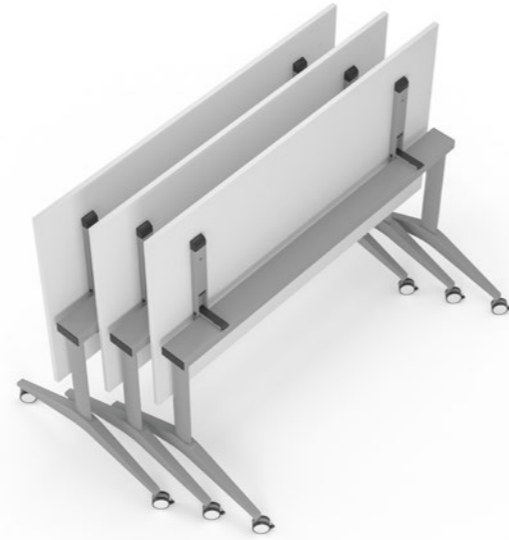

JAZZ meeting tables are ideal for various kinds of meetings as they are available both as height adjustable and fixed height tables.

68

The design of the height adjustable JAZZ meeting table is unique in that the base of the table is made of concrete. This type of table from the JAZZ line is ideal for short meetings, quick brainstorming sessions or simply enjoyable coffee breaks.

JAZZ

For regular meeting zones accommodating longer meetings, we offer fixed height desks featuring clean lines. These tables are ideal for a team of eight, ten or twelve people.

JAZZ

FLIP-TOP FLIP-TOP.II

Space-saving
meeting tables

A FLIP-TOP desk has a desktop that can be flipped up in a vertical position and comes with casters. This will not only enable you to save space but also easily prepare the office space for meetings, conferences, trainings or collaborative work.