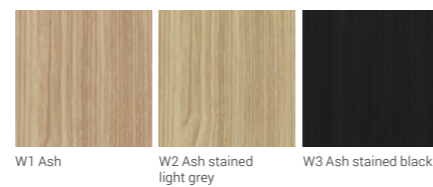

Melamine

HPL

322

Veneer

Plexiglas®

SURFACE MATERIALS

UPHOLSTERY MATERIALS

Synergy

95% Virgin Wool, 5% Polyamide

HPL Fenix

Velito | Velito Presto

88% Wool, 12% Polyamide

323

Solid wood

Step | Step Melange

100% Trevira CS®
Flame Retardant Polyester