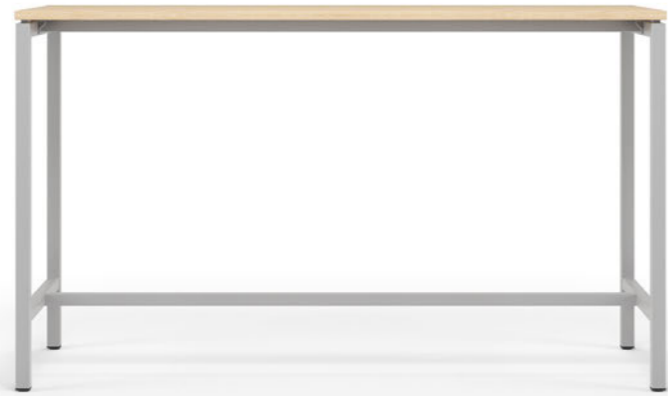

Perfect for spontaneous meetings with colleagues or a short coffee break, the NOVA high meeting table can become a subtle accent and provide your office interior with some extra warmth.

76

Table height allows you to have a meeting in either sitting position while using high chairs, or standing position which increases the team's engagement, work efficiency, and even health. These tables can also be combined with conference walls, that will let you use multimedia devices while presenting or simply charge your laptop and phone.

HIGH TABLES

NOVA

DESKS
> 40

CONFERENCE & MEETING TABLES
> 64

OCCASIONAL TABLES
> 84

EXECUTIVE FURNITURE
> 288

LIGHT

78