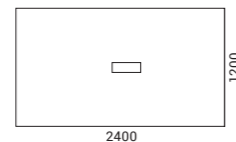

Design by Roberto Lucci & Paolo Pampanoni

Exclusive meeting tables

The Italian design of the tables is based on the harmony of straight and curved lines.

Quality is in the details

The rectangular tables come with soft closing grommet, beautifully framed in metal and concealing the box for wire management. This functional detail becomes invaluable in long meetings.

60

61

The elegant three-part curved steel legs are crafted using difficult technology and are the ultimate distinctive feature of the system. The solid thick tabletop increases the sturdiness and the visual impact of the tables.