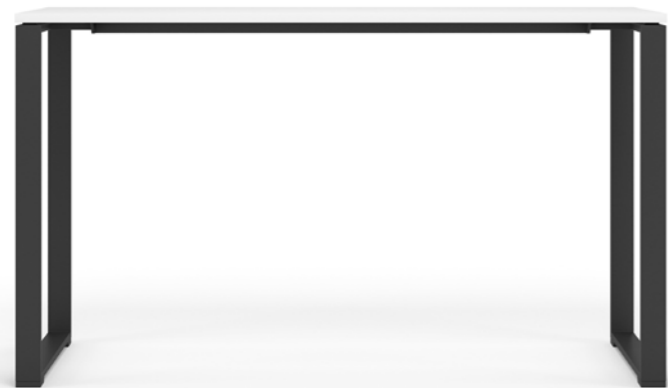

JAZZ

Design by Christina Strand and Niels Hvass

CONFERENCE & MEETING TABLES
> 68