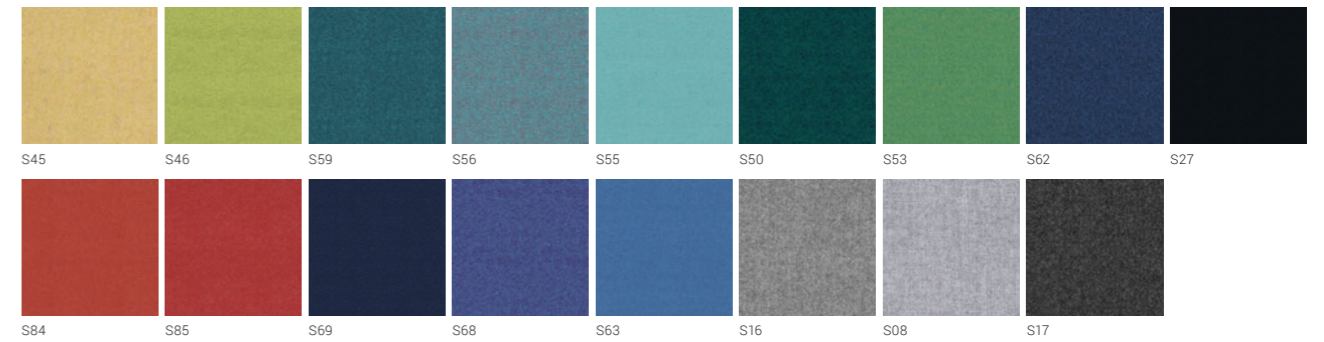

SURFACE MATERIALS

UPHOLSTERY MATERIALS

Synergy

95% Virgin Wool, 5% Polyamide