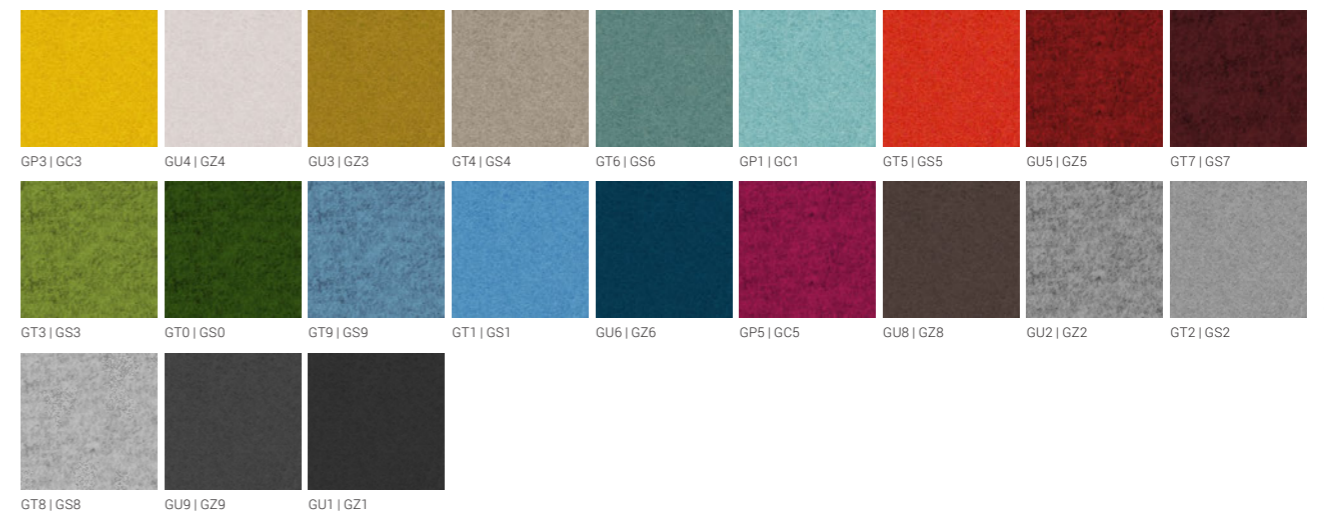

HPL Fenix

Velito | Velito Presto

88% Wool, 12% Polyamide