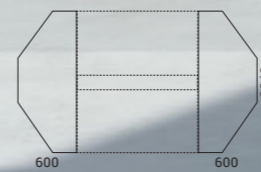

CONFERENCE
& MEETING
TABLES

A universal choice

Intelligently designed solutions allow you to create aesthetically pleasing and well-organized meeting areas.

64

Special desk inserts are functional and playful elements which can be of a different colour than the desktop and can efficiently conceal internet and power boxes. In addition, each cable under the table passes through horizontal and vertical cable ducts.